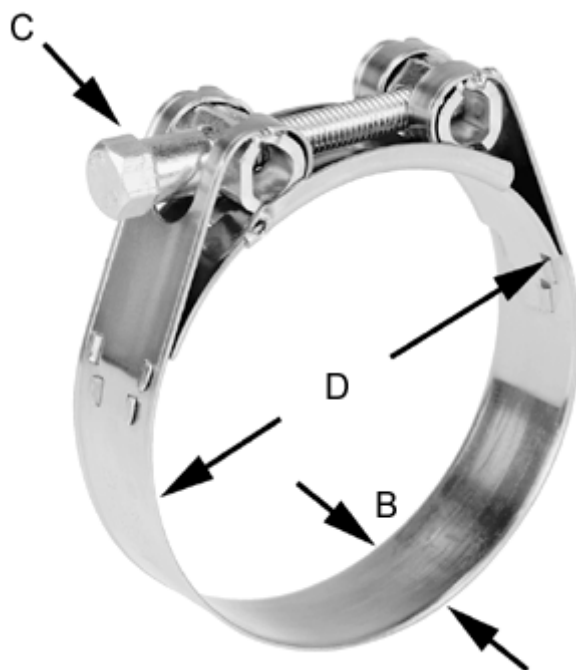

Article number: 025690202086

Description: Heavy Duty Clamp GBS M 86/20 W2  $\varnothing$ 84-87  
Package of 50 pcs

## Measures

---

C (screw type)	= SK
Diameter D	= 84-87
Width B	= 20